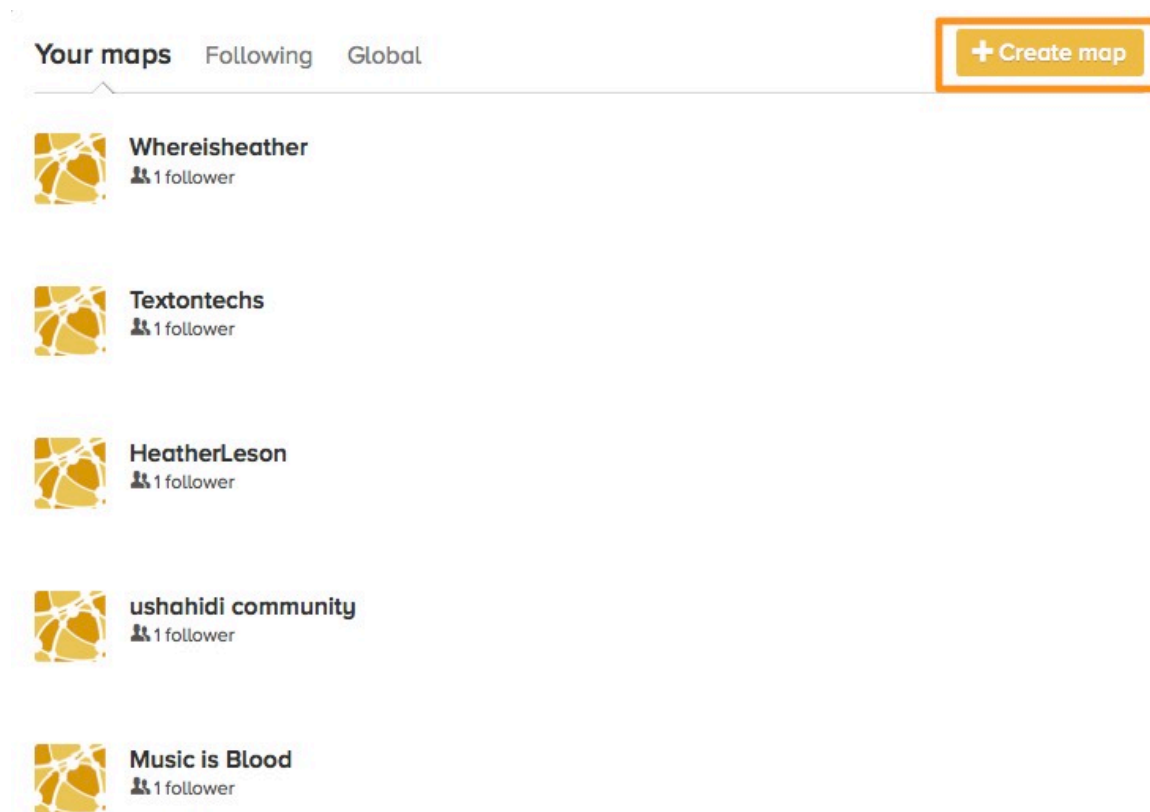

Crowdmap - Your Maps

You can create as many topical maps as you like. Then, you can add posts to a map.

Create a Map:

Step 1: Click on "Create Map"

You can do this from homepage

or from your maps page

Step 2: Add your Map Details