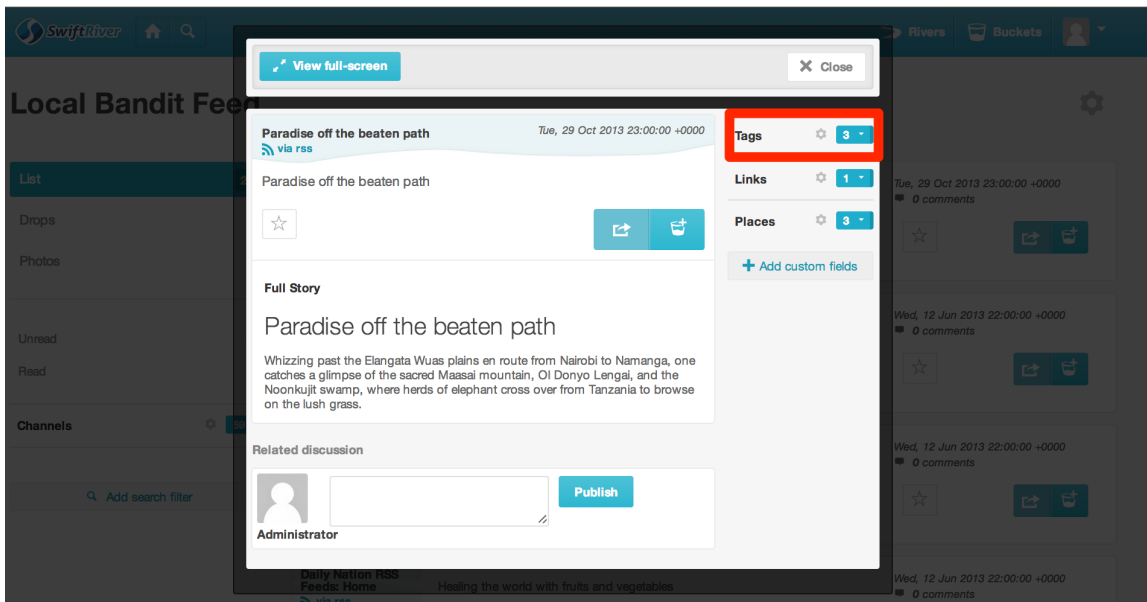

Tagging drops

A few tags are created when drops are pulled into the platform, but users also have the option to add additional tags.

When viewing a drop, tags appear on the right hand corner of the pop up, as shown below:-